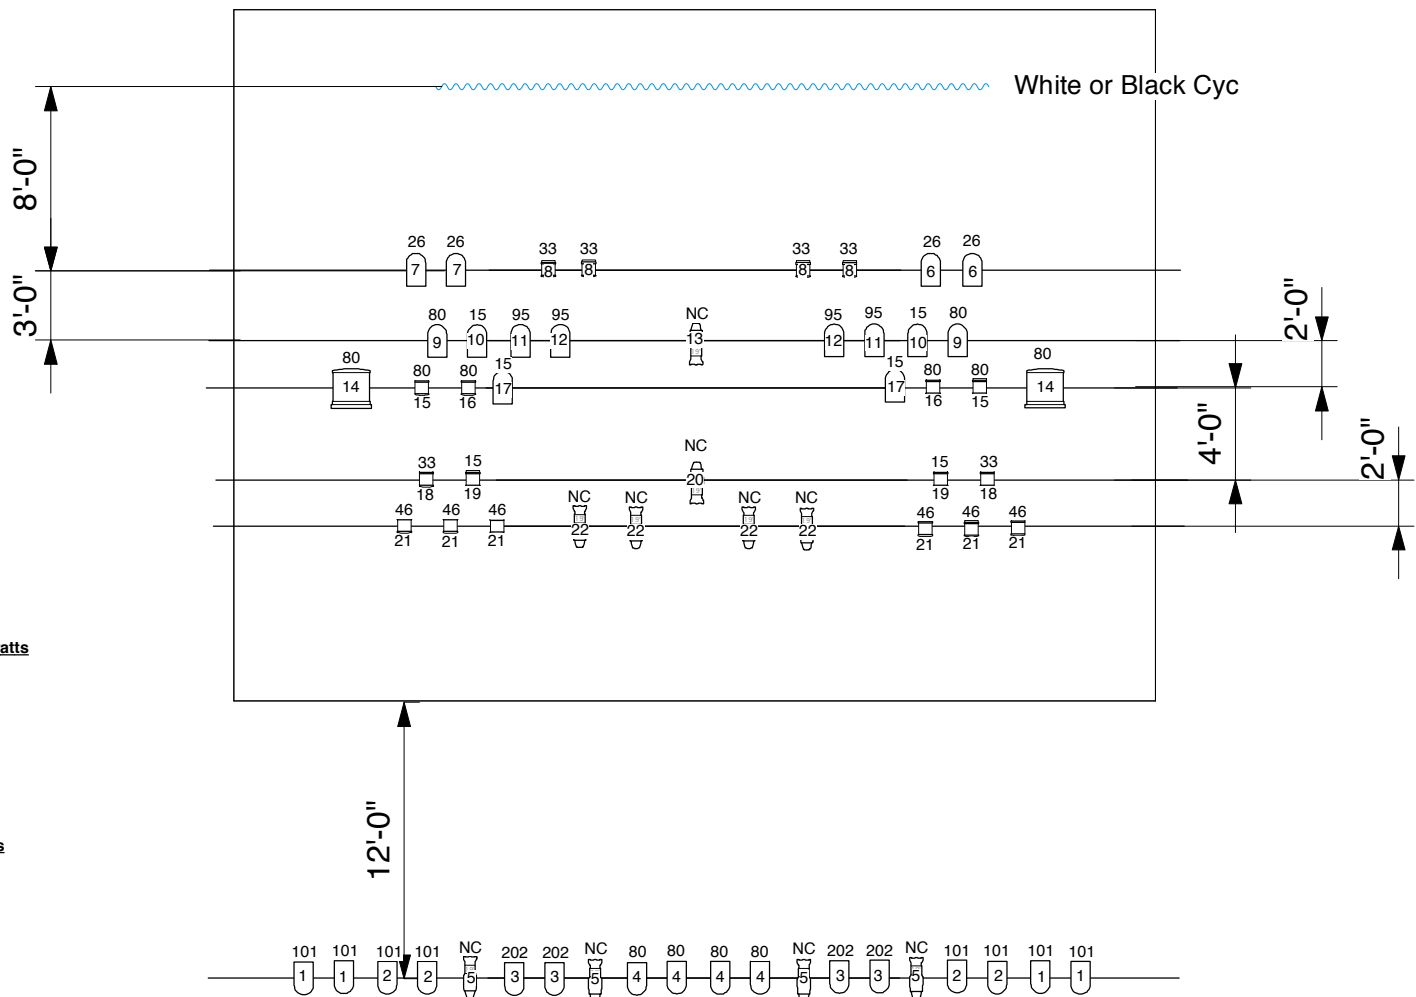

A

A

B

B

C

C

Reference

26 Color Channel **Par 64 1000 watts**

Fresnell 1000 watts

PC 500 watts

Ellipsoidal 575 watts

DESIGNED BY
Show Must Go On, Inc
 DRAWN BY
Daniel Charif
 CHECKED BY
Michel Catalan
 APPROVED BY
Jorge Angulo
 OTHER APPROVALS
 CAD FILE NAME
Calle8 Theater 2010 Top

TITLE Lighting Plot Calle 8 Theater-2010			
SIZE Sm	CAGE CODE no	DRAWING NO. # 1-December 14th, 2010	REV Y
SCALE 1:100	EST. WGT no	SHEET 1 OF 1	